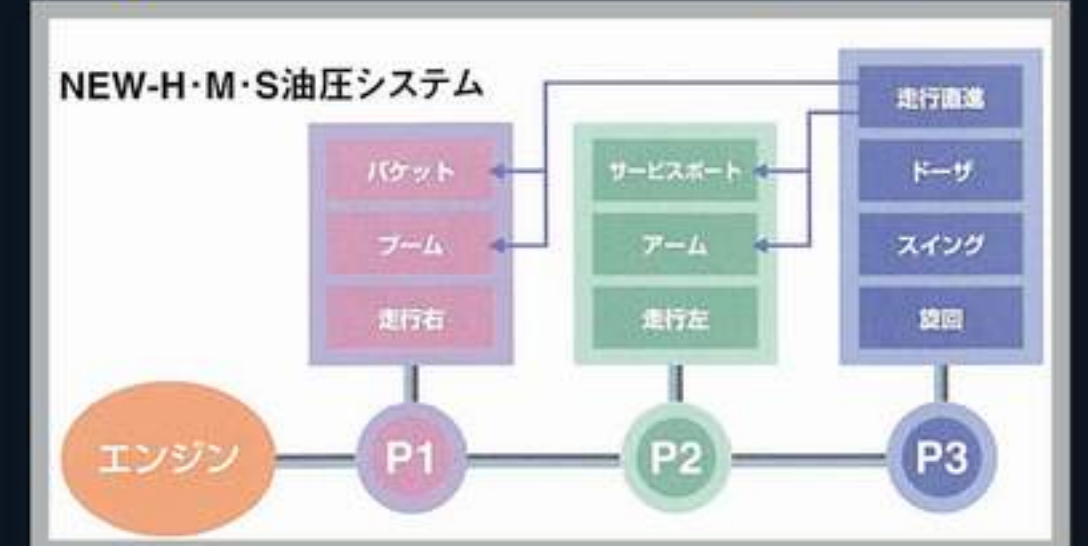

High Performance 高性能

New HMS Hydraulic System

• **Powerful Clean Environmental Engine**

超强马力, 清洁排放

• **EPA Interim Tier 4**

达到美国 EPA Interim Tier 4 水准

• **EU Stage IIIA**

达到欧洲 EU Stage IIIA 排放标准

• **Low Noise**

超低噪音

• **Low Vibration**

低震动度